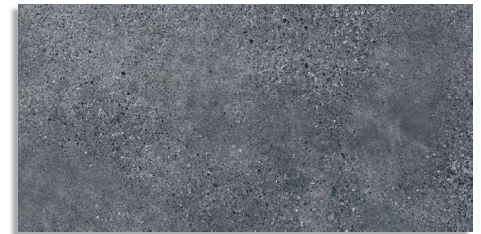

multiformát

TUBADZIN

Treasure Stone

Terrazzo Grey

Terrazzo Graphite

Patchwork

Kov

Mramor