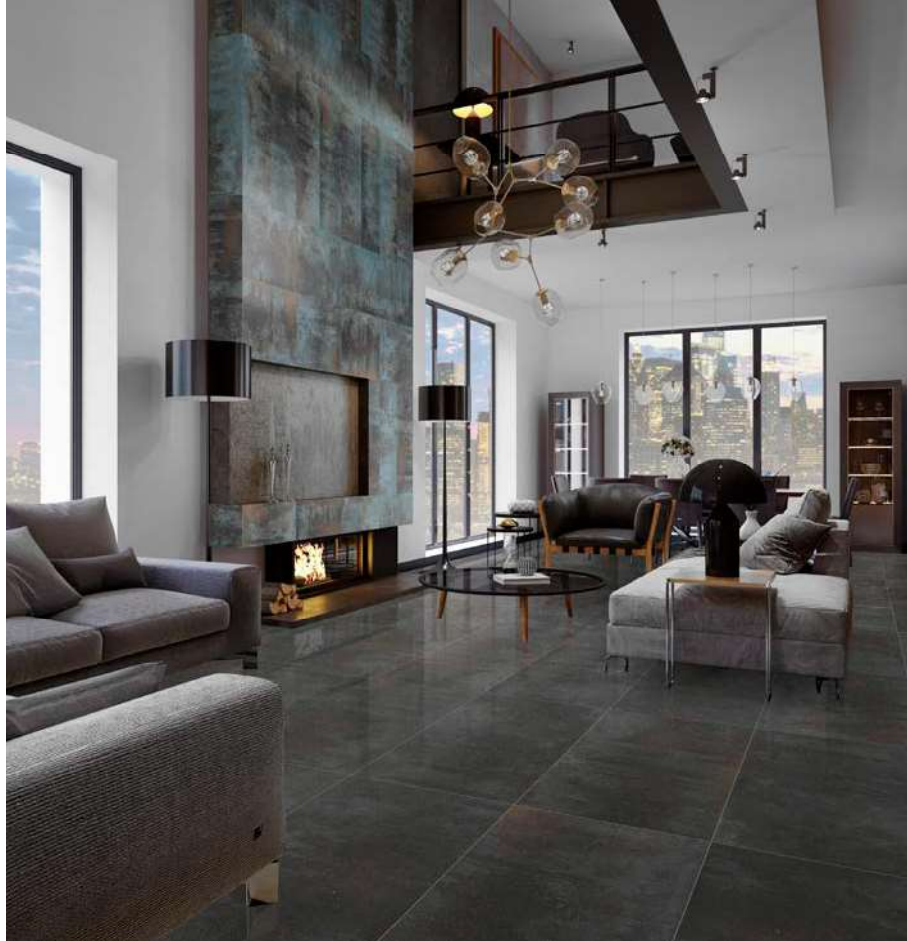

PLUTONIC

60x120

LIMONE
CERAMICA

Plutonic Bronze - 60 x 120 cm

Plutonic Azul Blue - 60 x 120 cm

Patchwork

Kov

Mramor